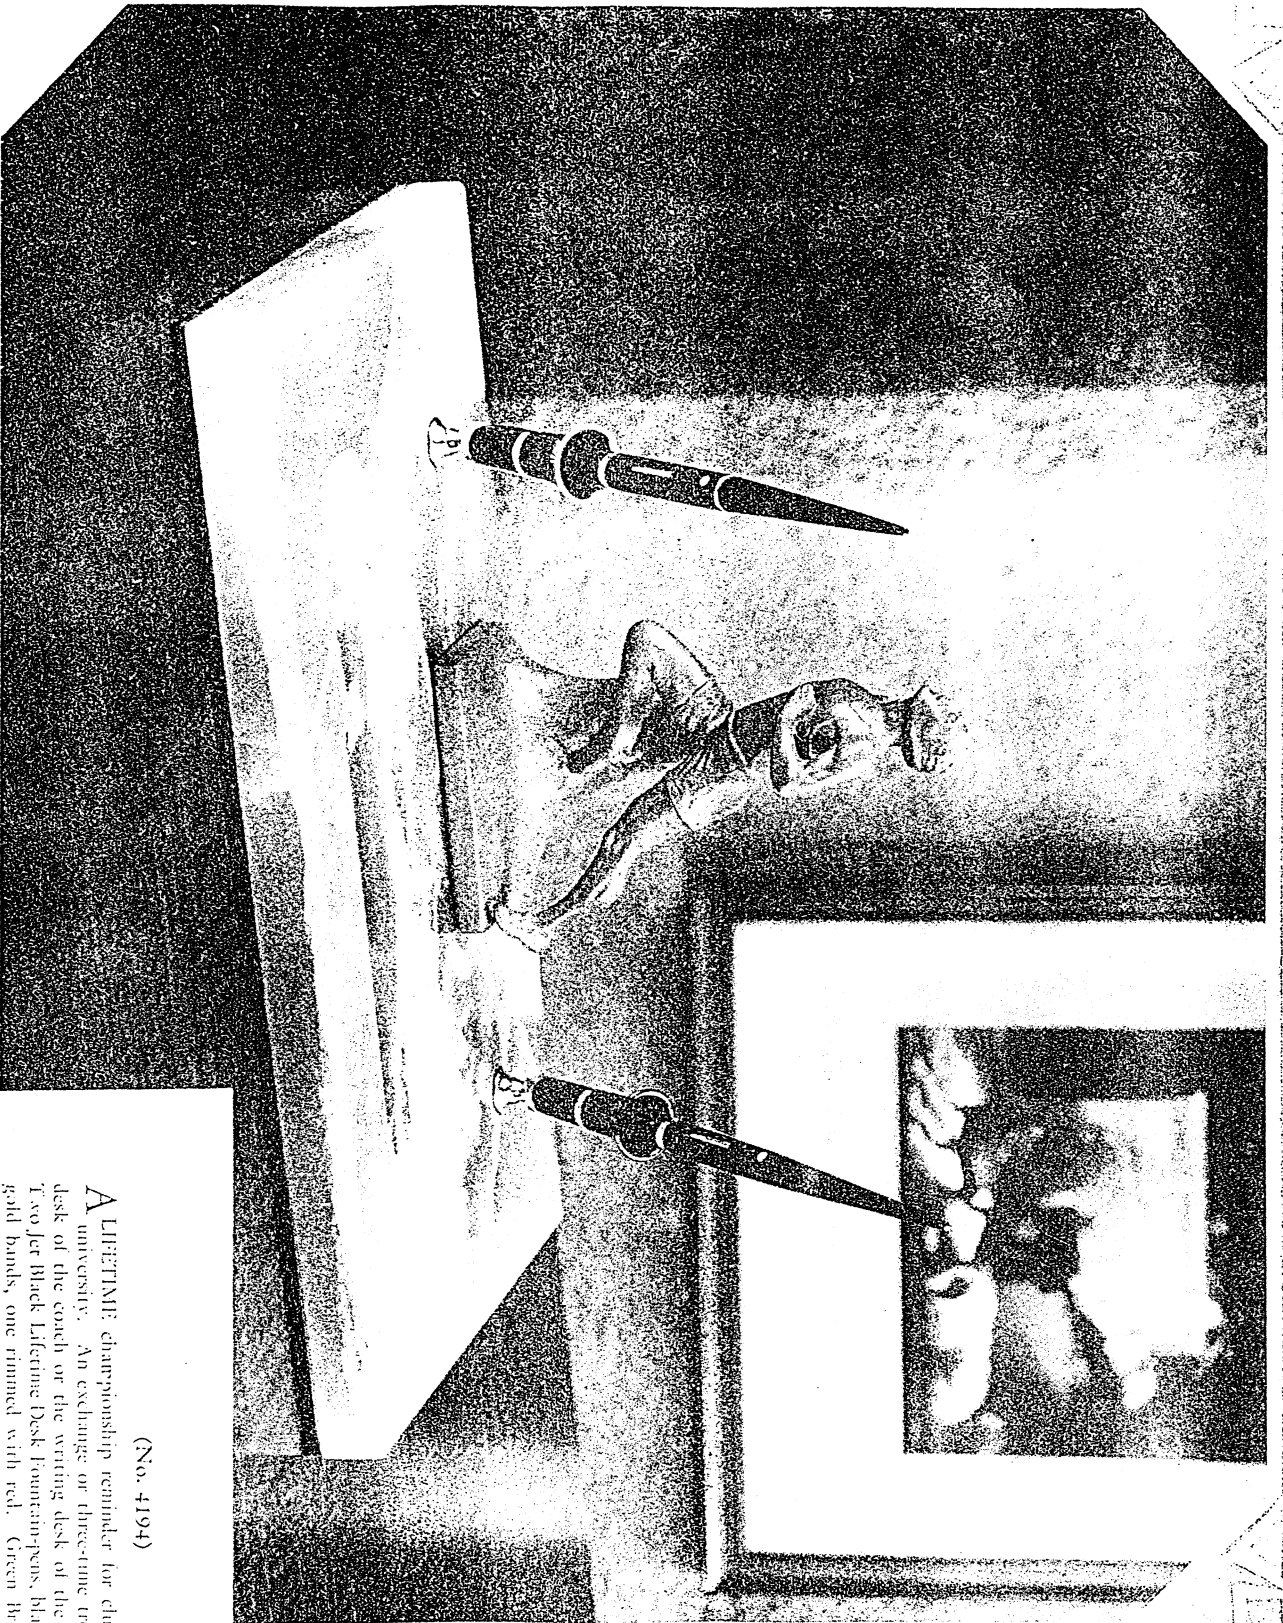

(No. 4194)

A LIFETIME championship reminder for club, high school or university. An exchange or three-time trophy for the office desk of the coach or the writing desk of the fraternity or club. T-volet Black Lifetime Desk Fountain-pens, black receptacles with gold bands, one rimmed with red. Green Brazilian Onyx base, 8 x 14 x 7 1/2 in., grooved, mounted with sterling silver nameplate for engraving. Sprinting figure, 6 1/2 in. high.

Bronze, List price $70